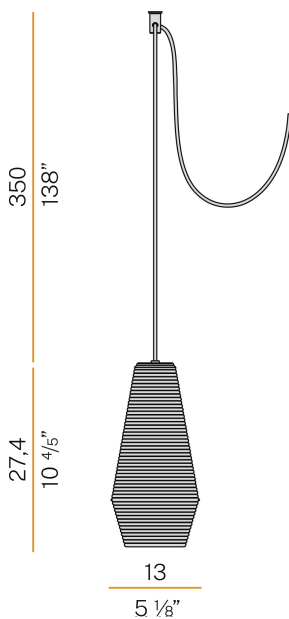

PANZERI

Olivia

220-240V AC

M09757.000.0200

black/green diffuser

Data sheet

CODE	M09757.000.0200
SYSTEM POWER CONSUMPTION	max 57W
LIGHT SOURCE	LED retrofit / halogen
LIGHT SOURCE KIT	* included
COMPATIBLE SOURCES	LED retrofit bulb 8W E27 2700K Ra80 1050lm (no dimming) * / max 57W E27
COLOUR TEMPERATURE	2700K Ra>80
LIGHT DISTRIBUTION	diffused
POWER SUPPLY	220-240V AC
FREQUENCY	50/60Hz
NOMINAL LUMINOUS FLUX	1050lm
WEIGHT	1,04 Kg
PROTECTION DEGREE	IP20
COLOUR TOLLERANCES	SDCM <6
PACKING DIMENSIONS (CM)	0,0 x 0,0 x 0,0

Multiple suspension lighting fixture for interiors, with direct and indirect light emission. Rough aluminium structure.

Diffuser in blown glass with white, crystal, steel, amber, bronze, tobacco or green ribbing finish.

Turned pickled sheet metal closing disk in black or mat brass polyacrylic paint.

3,5m (137,8") long suspension and power cable in PVC with black fabric covering.

Provided without power canopy, complete with polycarbonate hook.

Technical drawing